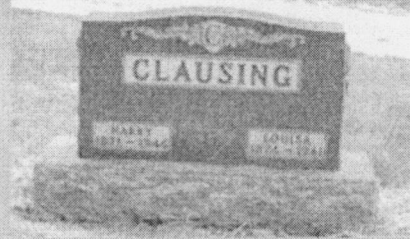

FLP

FIND A GRAVE

Actions

- [Begin New Search](#)
- [Refine Last Search](#)
- [Cemetery Lookup](#)
- [Add Burial Records](#)
- [Help with Find A Grave](#)

Find all **Clausing** in:

- [Elm Grove Cemetery](#)
- [Saint Marys](#)
- [Auglaize County](#)
- [Ohio](#)
- [Find A Grave](#)

[Top Contributors](#)

[Success Stories](#)

[Discussion Forums](#)

[Find A Grave Store](#)

[Log In](#)

Sponsor This Memorial!

[Click Here](#)

Advertisement

Search Historical Newspapers

News

First Name

Last Name

westernunion.com

our fastest service starting at $4.99 fee*

Send money online to Mexico

Learn More »

Louisa Augusta Thiemann Clausing

Memorial

Photos

Flowers

Share

Edit

Learn about removing the ads from this memorial...

Birth: Feb. 26, 1874
Ohio, USA
Death: May 2, 1924
Ohio, USA

NOTE: Was married to Henry William Clausing.

Family links:

Parents:
Christian Rudolph Thiemann (1843 - 1928)
Lisetta Christine Seemann Thieman (1848 - 1930)

Spouse:
Harry William Clausing (1871 - 1946)*

Children:
Agnes L Clausing (1897 - 1981)*
Roland C Clausing (1900 - 1996)*

Siblings:
Martha Margrete Thiemann Timmerman (1868 - 1952)*
Ewald H. Thieman (1870 - 1955)*
Louisa Augusta Thiemann Clausing (1874 - 1924)
Leo G Thieman (1879 - 1954)*

*Calculated relationship

Burial:
[Elm Grove Cemetery](#)
Saint Marys
Auglaize County
Ohio, USA

Created by: [Chi (Rouse) Benedict](#)
Record added: Aug 08, 2006
Find A Grave Memorial# 15192780

Added by: [LKlaer](#)