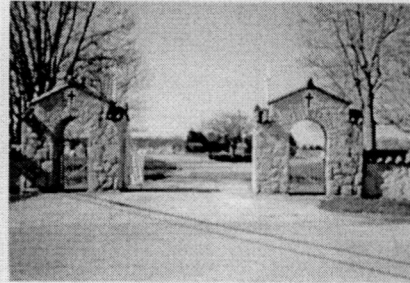

\*Calculated relationship

Burial:  
[Saint Michaels New Cemetery](#)  
Fort Loramie  
Shelby County  
Ohio, USA

Created by: [M Hartzell](#)  
Record added: Jan 19, 2010  
Find A Grave Memorial# 46890381