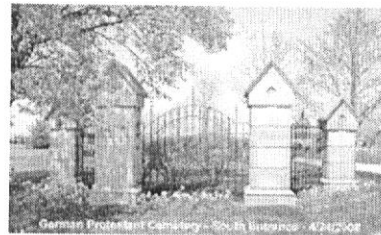

Cemetery Photo
Added by: Lucille Francis

Add a photo
for this person

Request
A Photo

Photos may be scaled.
Click on image for full size.

Leave flowers
and a note

[Accuracy and Copyright Disclaimer](#)