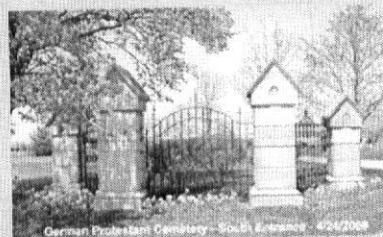

Cemetery Photo
Added by: [Lucille Francis](#)

Add a photo for this person

Request A Photo

Photos may be scaled.
Click on image for full size.

Leave flowers and a note

Advertisement