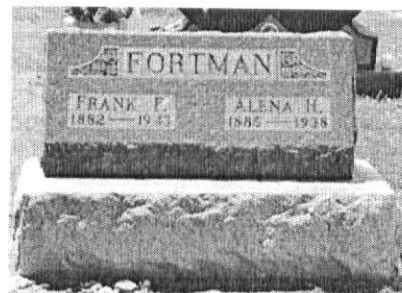

Added by: [corgilover](#)