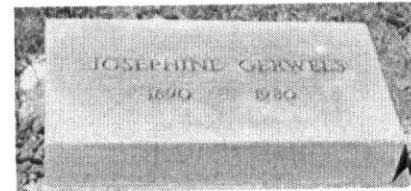

FIND A GRAVE

Actions

[Begin New Search](#)
[Refine Last Search](#)
[Cemetery Lookup](#)
[Add Burial Records](#)
[Help with Find A Grave](#)

Find all **Gerwels** in:

- [German Protestant Cemetery](#)
- [New Bremen](#)
- [Auglaize County](#)
- [Ohio](#)
- [Find A Grave](#)

[Top Contributors](#)
[Success Stories](#)
[Discussion Forums](#)
[Find A Grave Store](#)
[Support Find A Grave](#)

[Log In](#)

Advertisement

Josephine Gerwels

[Memorial](#)   [Photos](#)   [Flowers](#)

[Share](#)   [Edit](#)

[Learn about upgrading this memorial...](#)

Birth: 1890
Death: Oct. 6, 1980

Josephine Gerwels, 90 - Miamisurg, Oh
Father: Anton Gerwels
Died: 11/6/1980
[R.G. Hayes]

Family links:

Parents:

Anton Wienand Gerwels (1849 - 1923)
Mary Anna *Moeller* Gerwels (1856 - 1937)

Burial:

[German Protestant Cemetery](#)
New Bremen
Auglaize County
Ohio, USA

Created by: [LKlaer](#)
Record added: Apr 29, 2006
Find A Grave Memorial# 14117218

groom's name: W.A. Stolle (William)
groom's birthplace: Botkins, Ohio
bride's name: Josephine Gerwels
bride's birth date: 1891
bride's birthplace: Minster, Ohio
bride's age: 24
marriage date: 10 Feb 1915
marriage place: Auglaize County, Ohio
groom's father's name: J.B. Stolle
groom's mother's name: Augusta Hammert
bride's father's name: A.W. Gerwels
bride's mother's name: Mary Miller
groom's marital status: Single
bride's marital status: Single
[FamilySearch.org]

Added by: [Lucille Francis](#)

Added by: [LKlaer](#)