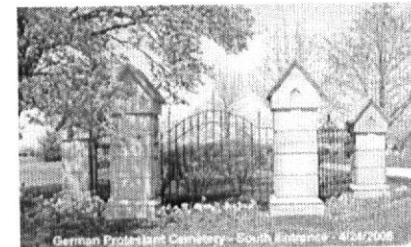

Cemetery Photo
Added by: [Lucille Francis](#)

Photos may be scaled.
Click on image for full size.

Advertisement