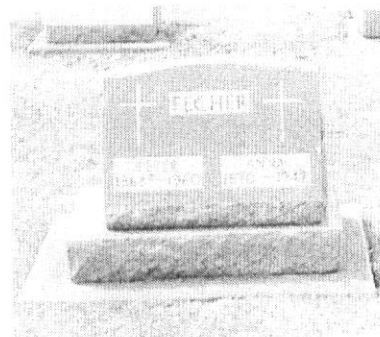

Added by: [tut](#)

Add a photo for this person

Request A Photo

Photos may be scaled.
Click on image for full size.

Leave flowers and a note

[Accuracy and Copyright Disclaimer](#)