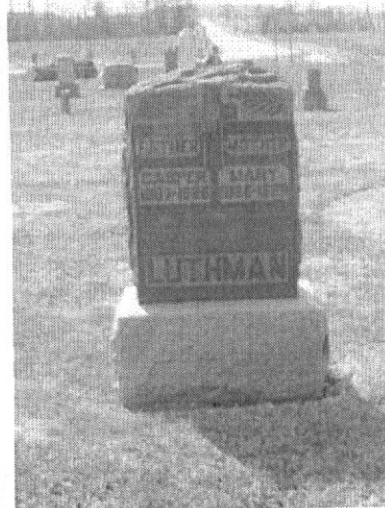

FIND A GRAVE

Actions

- [Begin New Search](#)
- [Refine Last Search](#)
- [Cemetery Lookup](#)
- [Add Burial Records](#)
- [Help with Find A Grave](#)

1. Find all **Luthmans** in:
2. [Saint Patricks Cemetery](#)
   - [Saint Patrick](#)
   - [Shelby County](#)
   - [Ohio](#)
   - [Find A Grave](#)

- [Top Contributors](#)
- [Success Stories](#)
- [Discussion Forums](#)
- [Find A Grave Store](#)
- [Support Find A Grave](#)
- [Log In](#)

Advertisement

Casper Luthman

Memorial   Photos   Flowers

[Share](#)   [Edit](#)

[Learn about upgrading this memorial...](#)

Birth: 1867
Death: 1926

name: Casper H. Luthman
death date: 09 Mar 1926
death place: Dayton, Montgomery, Ohio
birth date: 06 Apr 1867
birthplace: Minster, Ohio
death age: 58 years 11 months 3 days
gender: Male
marital status: Married
race or color: Caucasian
street address: RR #1
occupation: Farmer
residence: Minster, Ohio
burial date: 13 Mar 1926
burial place: St. Patrick, Ohio
spouse's name: Mary Luthman
father's name: J. Casper Luthman
father's birthplace: Germany
mother's name: Mary Surman
mother's birthplace: Minster, Ohio
film number: 1984197
digital folder number: 4021619
image number: 116
certificate number: fn 18652

Family links:

Parents:
Mary Katherine *Surman* Luthman (1841 - 1925)

Spouse:
Mary *Tebbe* Luthman (1866 - 1929)

Burial:
[Saint Patricks Cemetery](#)
Saint Patrick
Shelby County
Ohio, USA

Created by: [LKlaer](#)
Record added: May 18, 2006
Find A Grave Memorial# 14319800

Added by: [LKlaer](#)