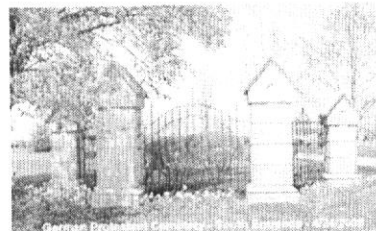

*[Point here for explanation](#)

Burial:
[German Protestant Cemetery](#)
 New Bremen
 Auglaize County
 Ohio, USA
 Plot: O-07-7 (OP/N) Cremation

Cemetery Photo
Added by: [Lucille Francis](#)

Created by: [LKlaer](#)
 Record added: May 24, 2006
 Find A Grave Memorial# 14401720