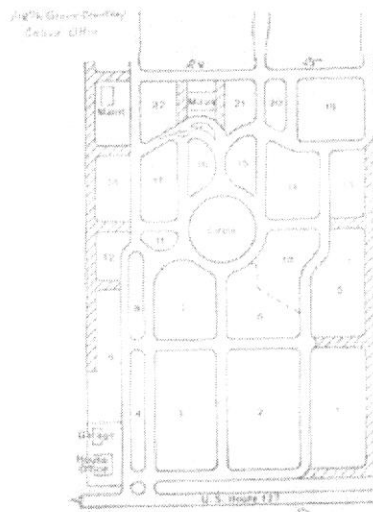

Note: Memorial information compiled from The Lima News, Apr 24, 1954

Burial:  
[North Grove Cemetery](#)  
 Celina  
 Mercer County  
 Ohio, USA  
 Plot: Ward 14, Row 9

Created by: [Mike Dearbaugh](#)  
 Record added: Jan 07, 2011  
 Find A Grave Memorial# 63841717